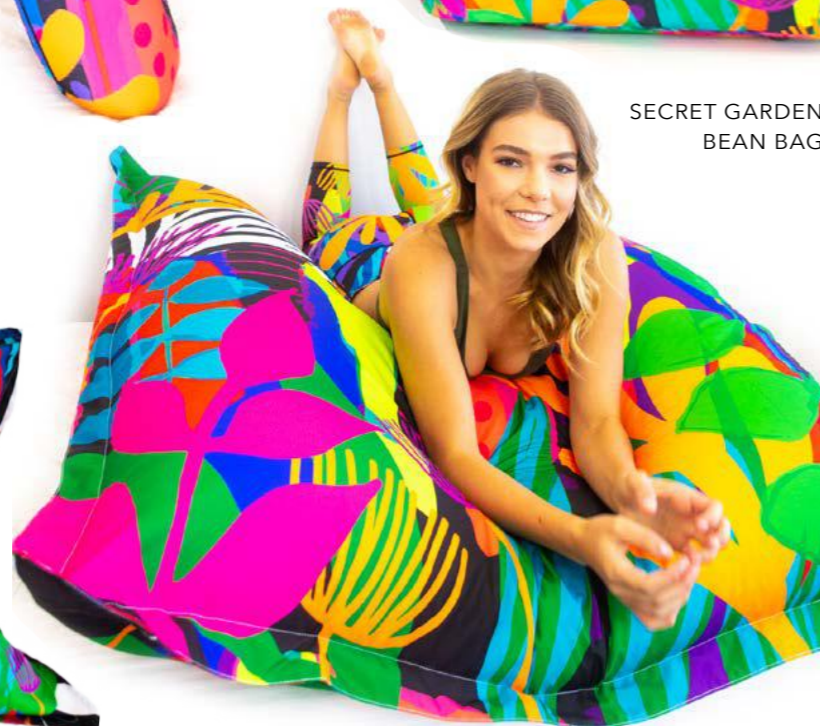

SECRET GARDEN

We'll let you into a little secret from our studio in Lennox Head, Australia.

We're all about enjoying the magic of our gorgeous coastal hometown, combined with a love of the tropical, abundant climate that we live in.

Surrounded by exotic outdoor spaces, rainforest retreats and luscious local fruits and flowers, it's no wonder our latest spring/ summer range is so full of flamboyant colour and design.

By Jennie Riley