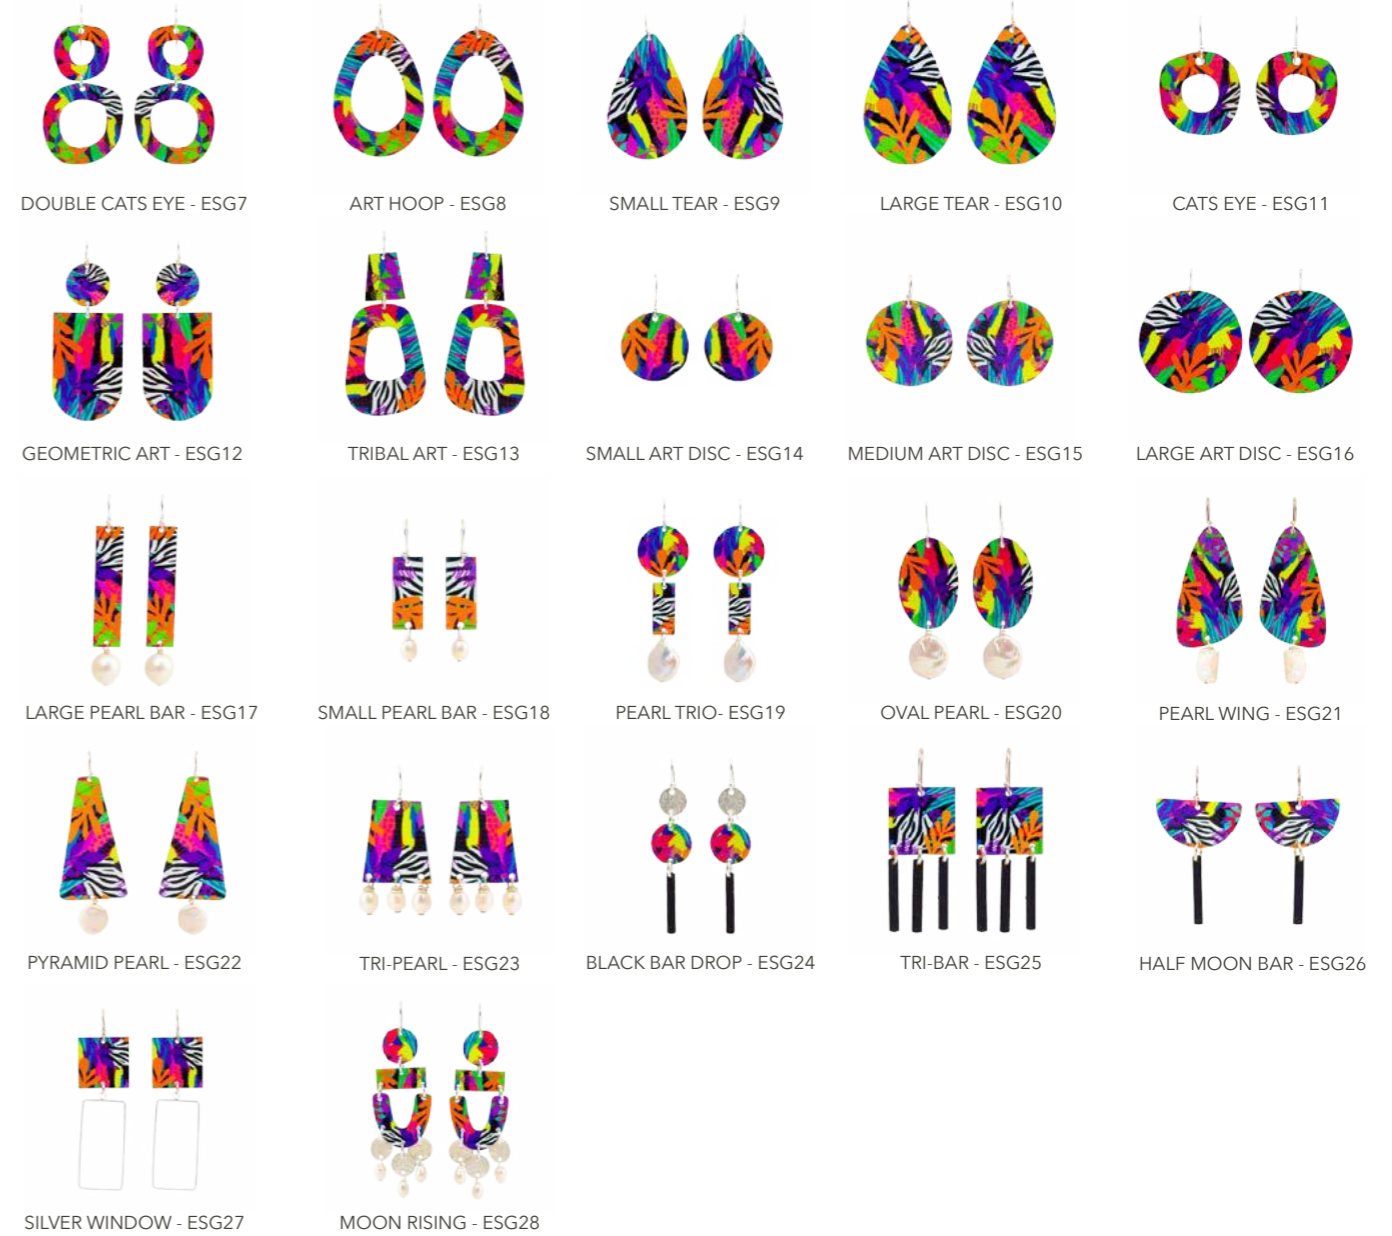

71% POLYESTER | 29% ELASTANE

FLOWER FIESTA
USE SKU LEGS..FF

CARIVAL STRIPE
USE SKU LEGS..CS

RAINBOW JAZZ
USE SKU LEGS..RJ

SECRET GARDEN
USE SKU LEGS..SG

EARRINGS

REVERSABLE EARRINGS MADE FROM LIGHTWEIGHT ALUMINIUM, RESIN, STERLING SILVER & FEATURING FRESHWATER PEARLS

SECRET GARDEN

FLOWER FIESTA

GLAMOUR DROP - EFF1

GLAMOUR DUO - EFF2

GLAMOUR HOOP - EFF3

GLAMOUR MOON - EFF4

GLAMOUR CUBE - EFF5

GLAMOUR DOLL - EFF6