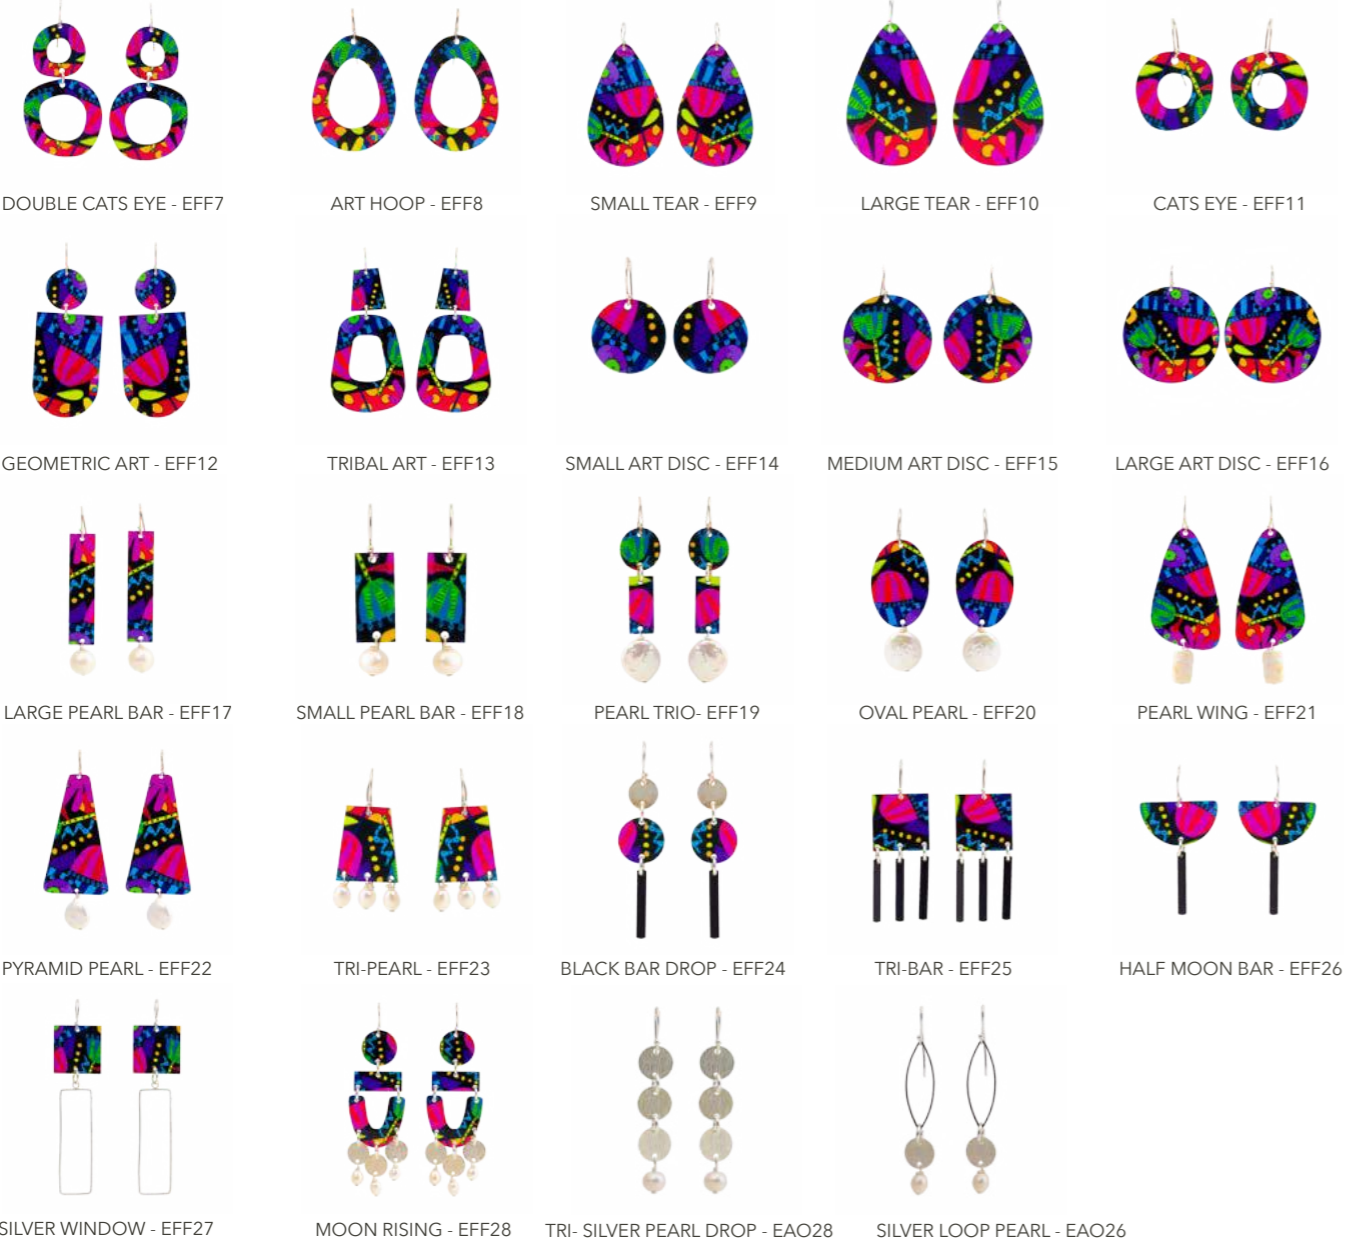

71% POLYESTER | 29% ELASTANE

FLOWER FIESTA
USE SKU LEGS..FF

CARIVAL STRIPE
USE SKU LEGS..CS

RAINBOW JAZZ
USE SKU LEGS..RJ

SECRET GARDEN
USE SKU LEGS..SG

EARRINGS

REVERSABLE EARRINGS MADE FROM LIGHTWEIGHT ALUMINIUM, RESIN, STERLING SILVER & FEATURING FRESHWATER PEARLS

SECRET GARDEN

FLOWER FIESTA

GLAMOUR DROP - EFF1

GLAMOUR DUO - EFF2

GLAMOUR HOOP - EFF3

GLAMOUR MOON - EFF4

GLAMOUR CUBE - EFF5

GLAMOUR DOLL - EFF6

DOUBLE CATS EYE - EFF7

ART HOOP - EFF8

SMALL TEAR - EFF9

LARGE TEAR - EFF10

CATS EYE - EFF11

GEOMETRIC ART - EFF12

TRIBAL ART - EFF13

SMALL ART DISC - EFF14