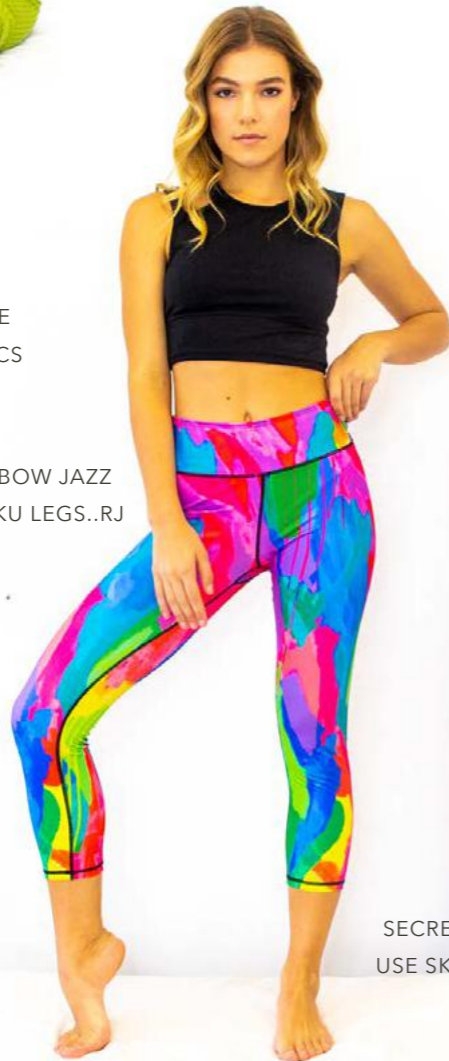

FLOWER FIESTA
USE SKU LEGS..FF

CARIVAL STRIPE
USE SKU LEGS..CS

SECRET GARDEN
USE SKU LEGS..SG

RAINBOW JAZZ
USE SKU LEGS..RJ